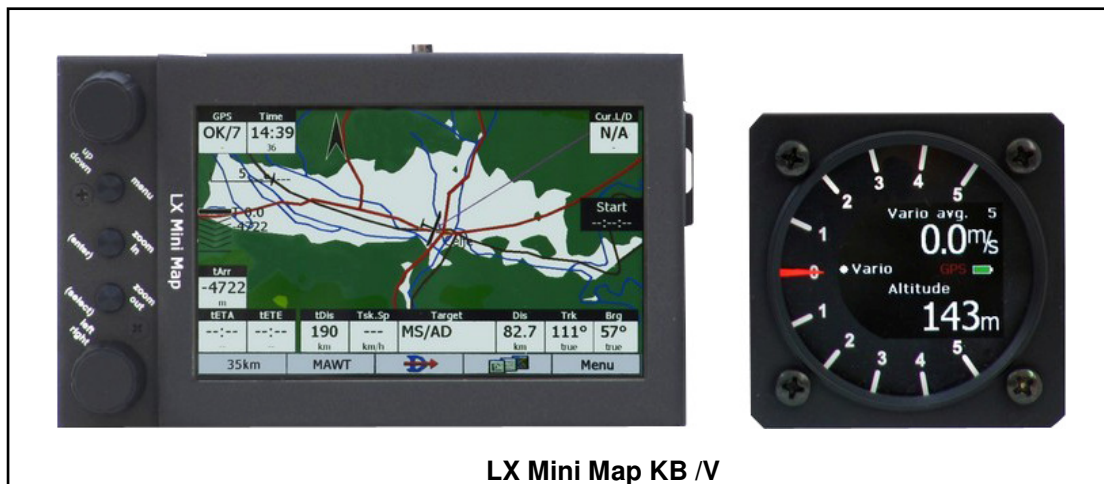

# LX Mini Map

Vario navigation system

LX Mini Map KB / V

- Windows **CE 5.0** running system
- Connection to LX Navigation **Vario** unit
- **Robust** housing and also connector
- **Sunshine readable** display with 1000 cd backlight, with touch pad
- **Keyboard** module or **LX Remote** stick for authoritative handling
- Various **installation solutions** (on panel and also out of panel)
- Suitable **installation frames** and supports
- **Double seater** solution available
- Reasonable power consumption typically **380mA** at 12 V DC
- **Running programs:** SeeYou Mobile, Strepla after November 2010, Winpilot in preparation

## Further versions:

LX Mini Map KB

LX Mini Map